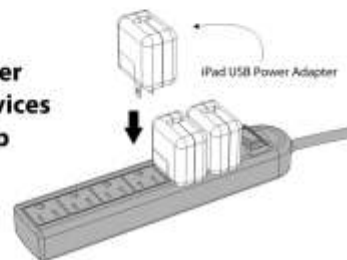

Ensure that the power adapters of your devices plug into power strip outlets side by side.