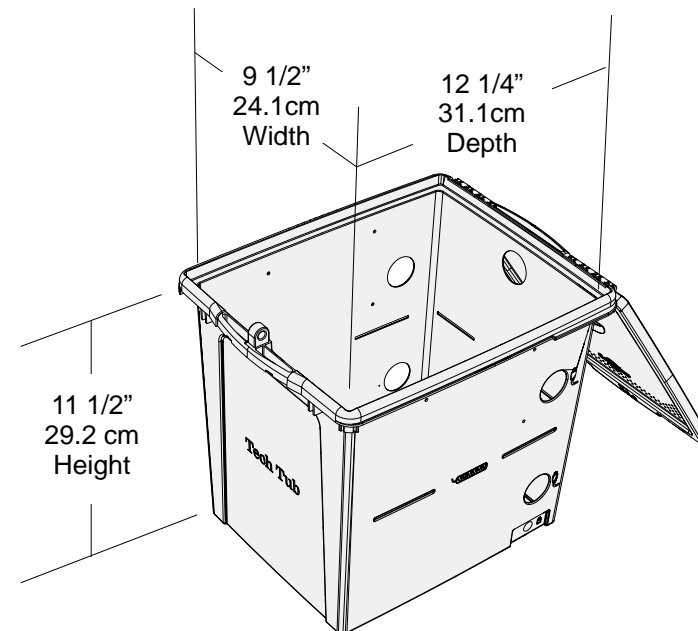

## Step 3 - Does your device/case fit?

Visit our website at [www.copernicused.com](http://www.copernicused.com) or call us at 1-800-267-8494 for more information on compatibility.

SKU	Tube Interior Dimensions (Height x Width x Depth)
TEC57 - Base Tech Tub™	14" H x 9 1/2" W x 12 1/4" D (29.2cm H x 24.1cm W x 31.1cm D)

SKU	Maximum Device or Device Case Size (Height x Width x Thickness) MUST INCLUDE CHARGING CABLE IN MEASUREMENT
TEC600 - Tech Tub™ Premium: Holds 6 Devices	11 1/2" H x 9" W x 1" T (29.2cm H x 23.0cm W x 2.8cm T)
TEC600C - Tech Tub™ Premium: Holds 6 Chromebooks	14" H x 9" W x 1" T (35.6cm H x 23.0cm W x 2.8cm T)
TEC1000 - Tech Tub™ Premium: Holds 10 Devices	11 1/2" H x 9" W x 5/8" T (29.2cm H x 23.0cm W x 1.5cm T)

**If your device is not listed, please refer to maximum device sizes shown above.**

**Ensure that the power adapters of your devices plug into power strip outlets side by side.**

**TEC57 Tech Tub Interior Dimensions**