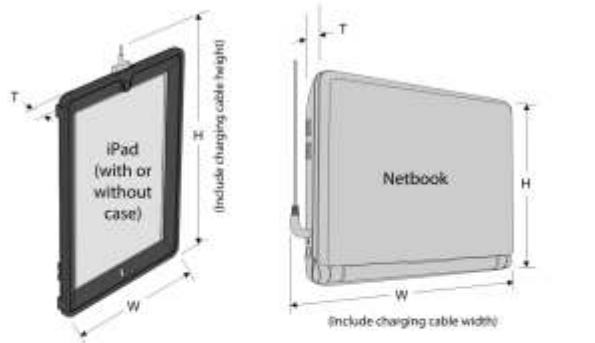

Tech Tub™ Compatibility

Step 3 - Does your device/case fit?

Visit our website at www.copernicused.com or call us at 1-800-267-8494 for more information on compatibility.

SKU	Tube Interior Dimensions (Height x Width x Depth)
TEC57 - Base Tech Tub™	14" H x 9 1/2" W x 12 1/4" D (29.2cm H x 24.1cm W x 31.1cm D)

SKU	Maximum Device or Device Case Size (Height x Width x Thickness) MUST INCLUDE CHARGING CABLE IN MEASUREMENT
TEC600 - Tech Tub™ Premium: Holds 6 Devices	11 1/2" H x 9" W x 1" T (29.2cm H x 23.0cm W x 2.8cm T)
TEC600C - Tech Tub™ Premium: Holds 6 Chromebooks	14" H x 9" W x 1" T (35.6cm H x 23.0cm W x 2.8cm T)
TEC1000 - Tech Tub™ Premium: Holds 10 Devices	11 1/2" H x 9" W x 5/8" T (29.2cm H x 23.0cm W x 1.5cm T)

If your device is not listed, please refer to maximum device sizes shown above.