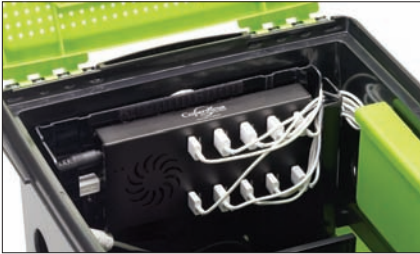

## The Copernicus Difference

Tech Tubs™ are sold individually, allowing schools to grow their own technology at a pace that supports their device budget.

NEW Cable pocket to keep cords tidy (TEC600 & TEC1000 models)

NEW Adjustable dividers (all models except TEC57)

NEW Cable channel to keep Chromebook™ cords tidy (TEC600C model only)

NEW 10 port USB hub that syncs and charges Apple devices (TEC1000 model only)

Option to mount 10 port USB hub to the back of the tub to accommodate iPads® with larger cases (TEC1000 model only)

NEW Taller lid to accommodate 11" Chromebooks™ including Dell, HP, Acer, Samsung and Asus (TEC600C and TEC57 models only)

Optional syncing hub (TEC600 model only)

Padlock with 3 keys (all models except TEC57)